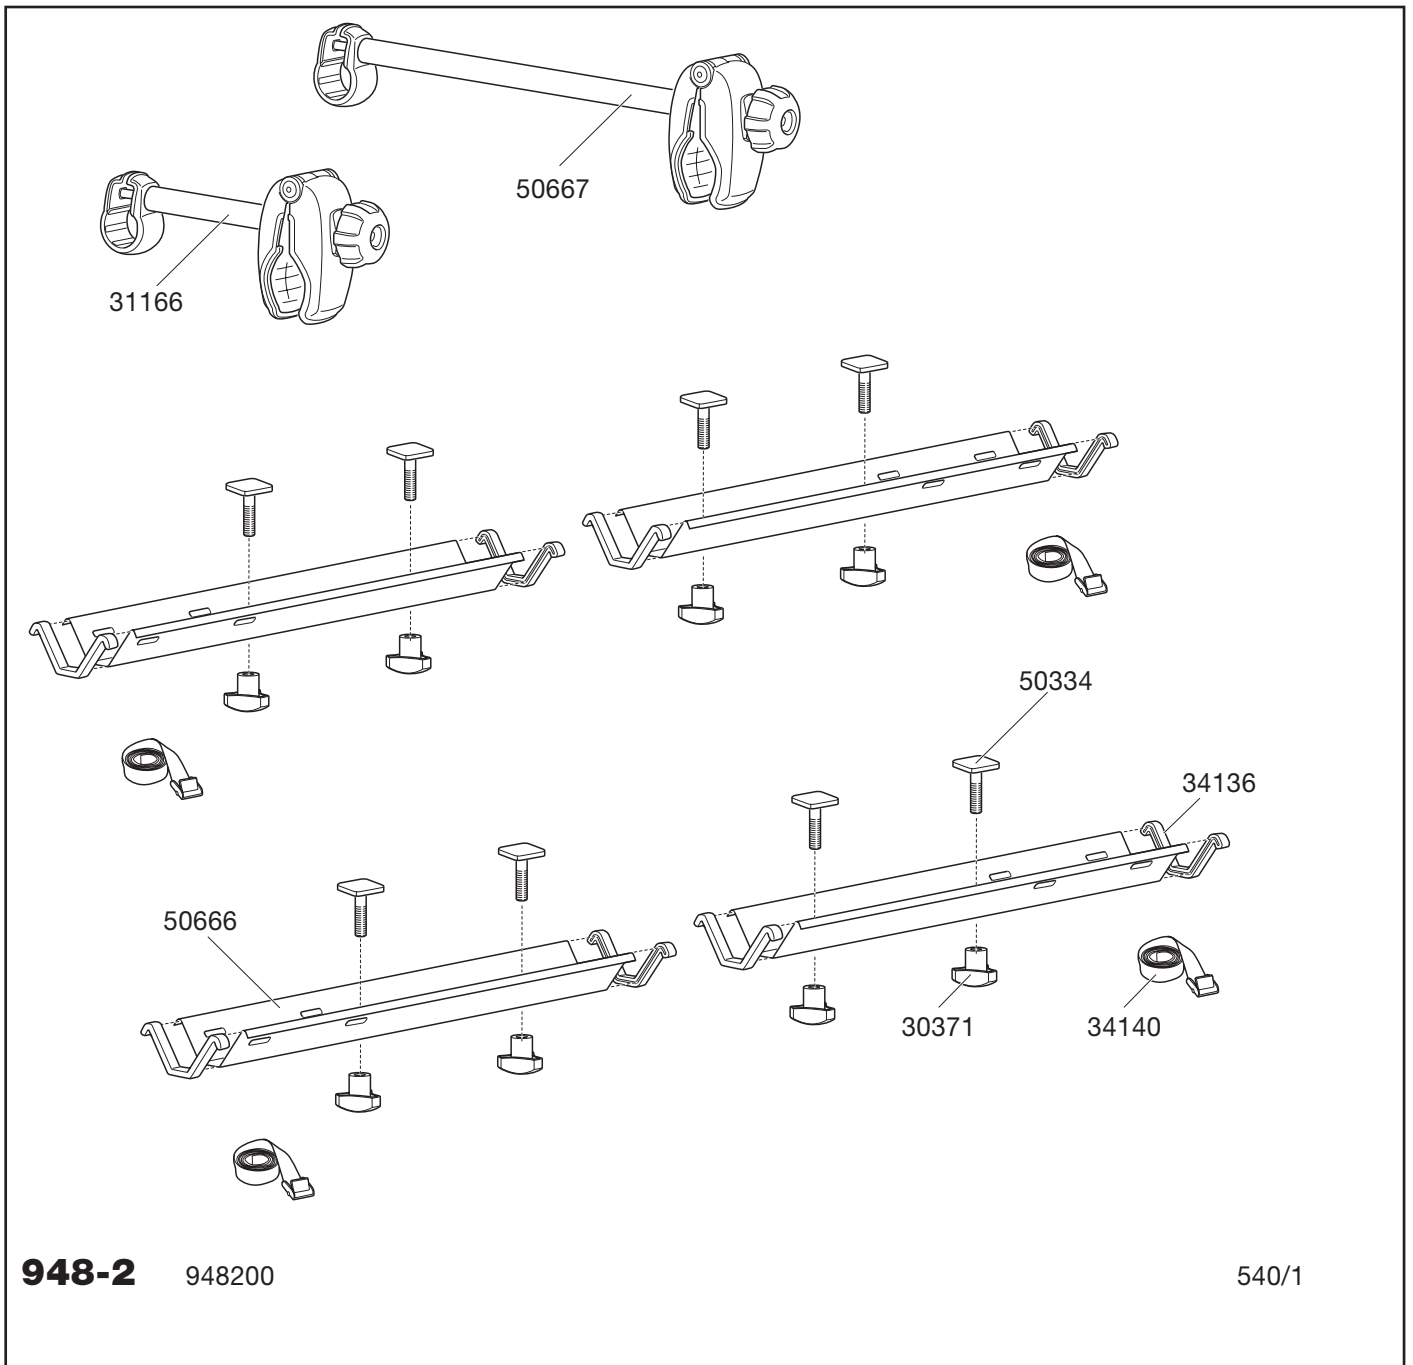

Thule EasyBike 948-1, 948-2

948-1/948100

948-2/948200

5 års garanti
years warranty
Jahre Garantie
ans de garantie

Components:

Wheel holder rails and required straps. Bike arms for mounting bikes on EasyBase.

Materials:

Galvanised, powder painted steel.

Mounting, etc.:

Mount the product in accordance with the enclosed mounting instructions.

948-1

948-2

- Fast, simple mounting as an accessory to EasyBase.
- The required tools are included.
- Adjustable wheel holders that fit most bikes.
- Rubber-coated frame holders to protect the bike.
- Load capacity:
948-1 17 kg
948-2 34 kg
- Handle frames between 20 and 70 mm diameter.
- Lockable with accessory 526.
- TÜV-approved.

Thule EasyBike 948-1, 948-2

948-1 948100

Thule EasyBike 948-1, 948-2

Individual packs

Product	EAN	Kg	L/W/H in cm
948-1	7313020022536	2	70/13/13
948-2	7313020022543	4	70/13/13

Pallet

Product	Qty/kg	L/W/H in cm
948-1	48/108	80/80/120
948-2	48/204	80/80/120