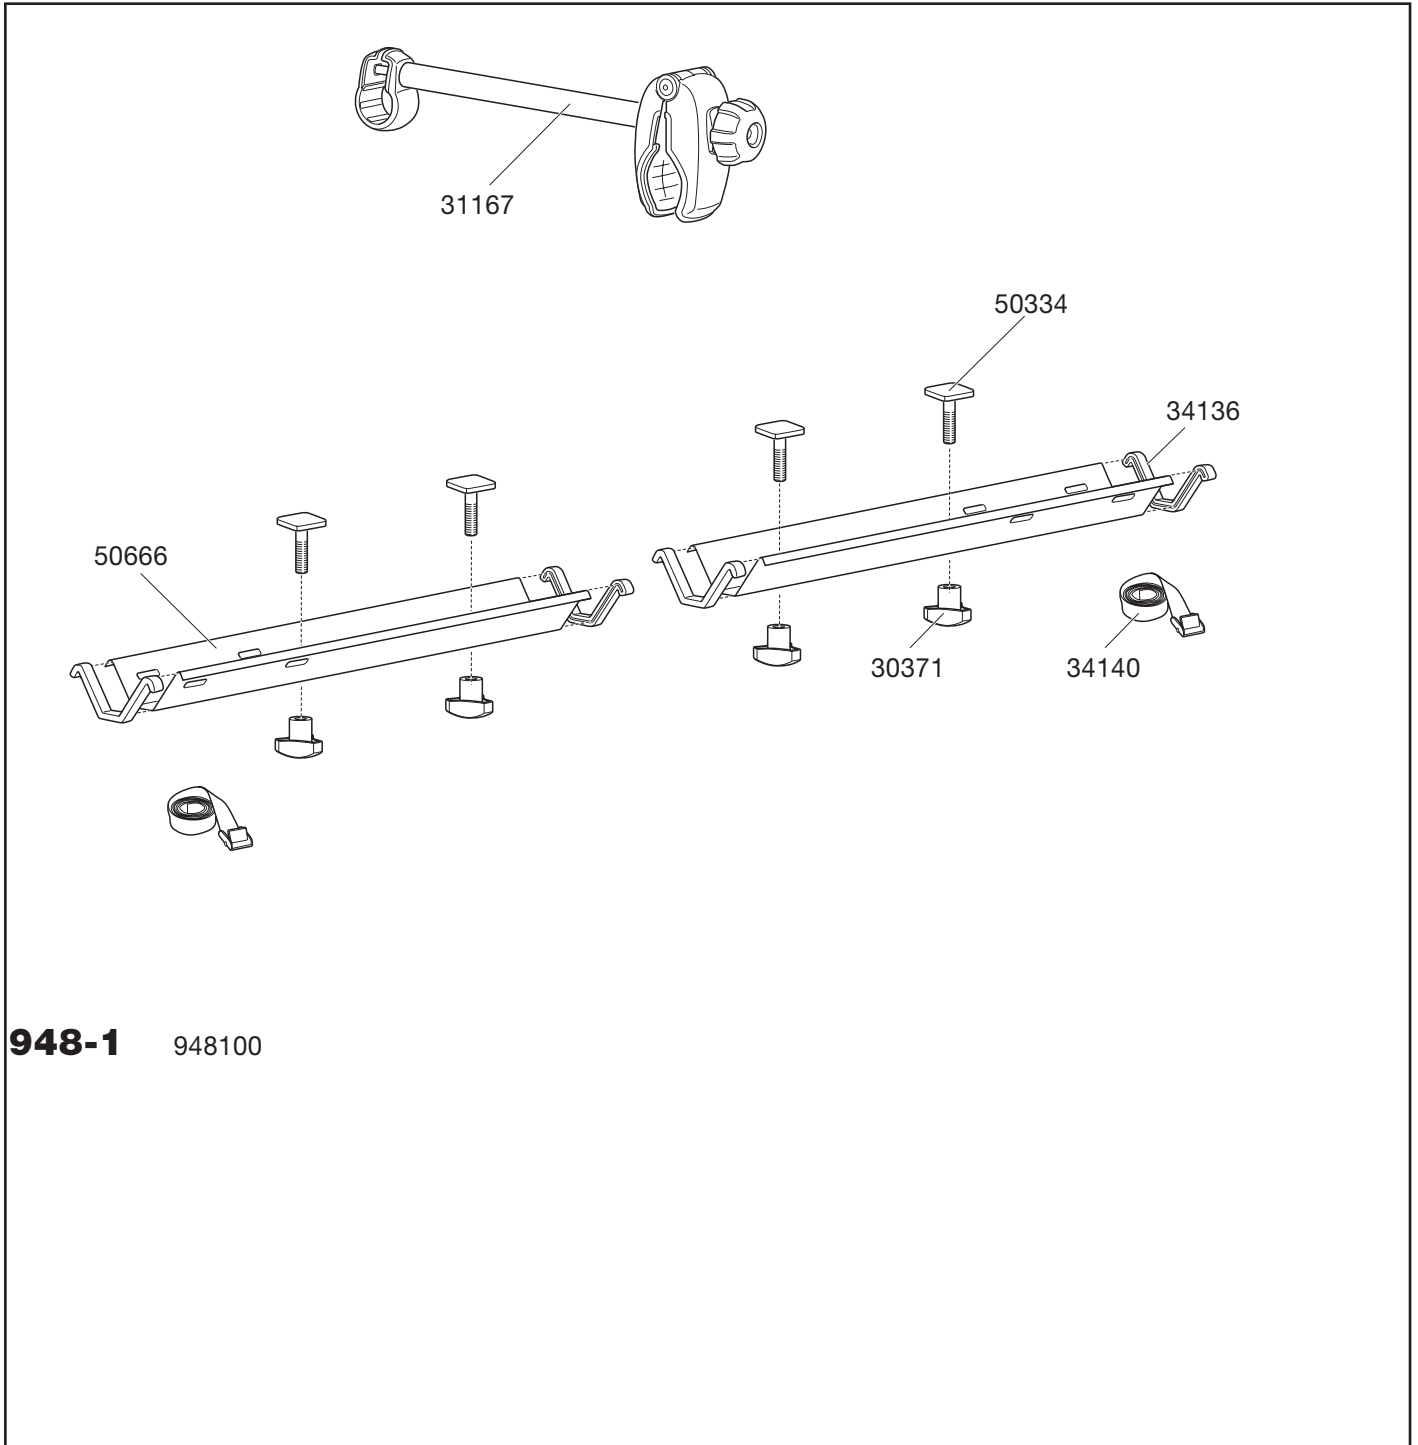

Thule EasyBike 948-1, 948-2

948-1/948100

948-2/948200

5 års garanti
years warranty
Jahre Garantie
ans de garantie

Components:

Wheel holder rails and required straps. Bike arms for mounting bikes on EasyBase.

Materials:

Galvanised, powder painted steel.

Mounting, etc.:

Mount the product in accordance with the enclosed mounting instructions.

948-1

948-2

- Fast, simple mounting as an accessory to EasyBase.
- The required tools are included.
- Adjustable wheel holders that fit most bikes.
- Rubber-coated frame holders to protect the bike.
- Load capacity:
948-1 17 kg
948-2 34 kg
- Handle frames between 20 and 70 mm diameter.
- Lockable with accessory 526.
- TÜV-approved.

Thule EasyBike 948-1, 948-2

948-1 948100

Thule EasyBike 948-1, 948-2

Individual packs

Product	EAN	Kg	L/W/H in cm
948-1	7313020022536	2	70/13/13
948-2	7313020022543	4	70/13/13

Pallet

Product	Qty/kg	L/W/H in cm
948-1	48/108	80/80/120
948-2	48/204	80/80/120