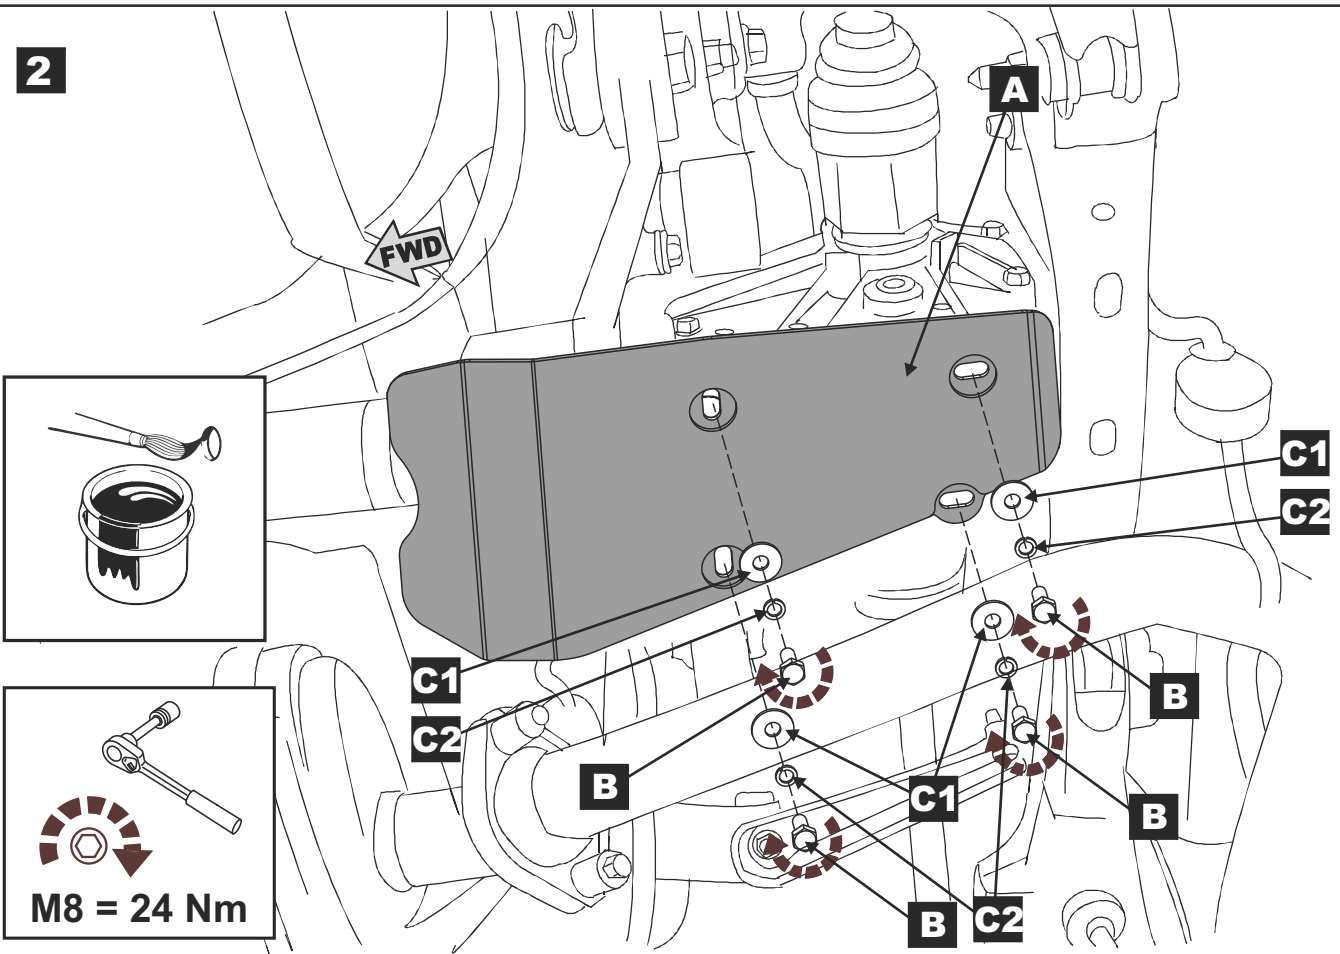

Installation instructions for PZ4AL-A8920-00 Under Run Reduction Gearbox Protective Shield

TOYOTA RAV4

Model Year:	RAV4 - 2005 - 2010	RAV4 - 2012 -
Vehicle Code:	ZSA35L-BWFXPW ZSA30L-BWFXPW ZSA30L-BWFGPW ZSA30L-BWXXPW ZSA30L-BWXGPW	ASA44L-ANTGK ALA49L-ANTGYW ZSA42L-ANFXK ZSA42L-ANXXK; ZSA44L-ANFXK ZSA44L-ANXXK; ZSA44L-ANXGK
Part Number:		PZ4AL-A8920-00
 Weight:		2,04 kg
 Installation Time:		10 min
Manual reference number:		AIM 000-873-0

x4 Ø 8G

Part number:
PZ4AL-A8920-00

Issue:
0

Date:
25/03/13

Manual reference number:
AIM 000-873-0

Page:
2/4

1

2