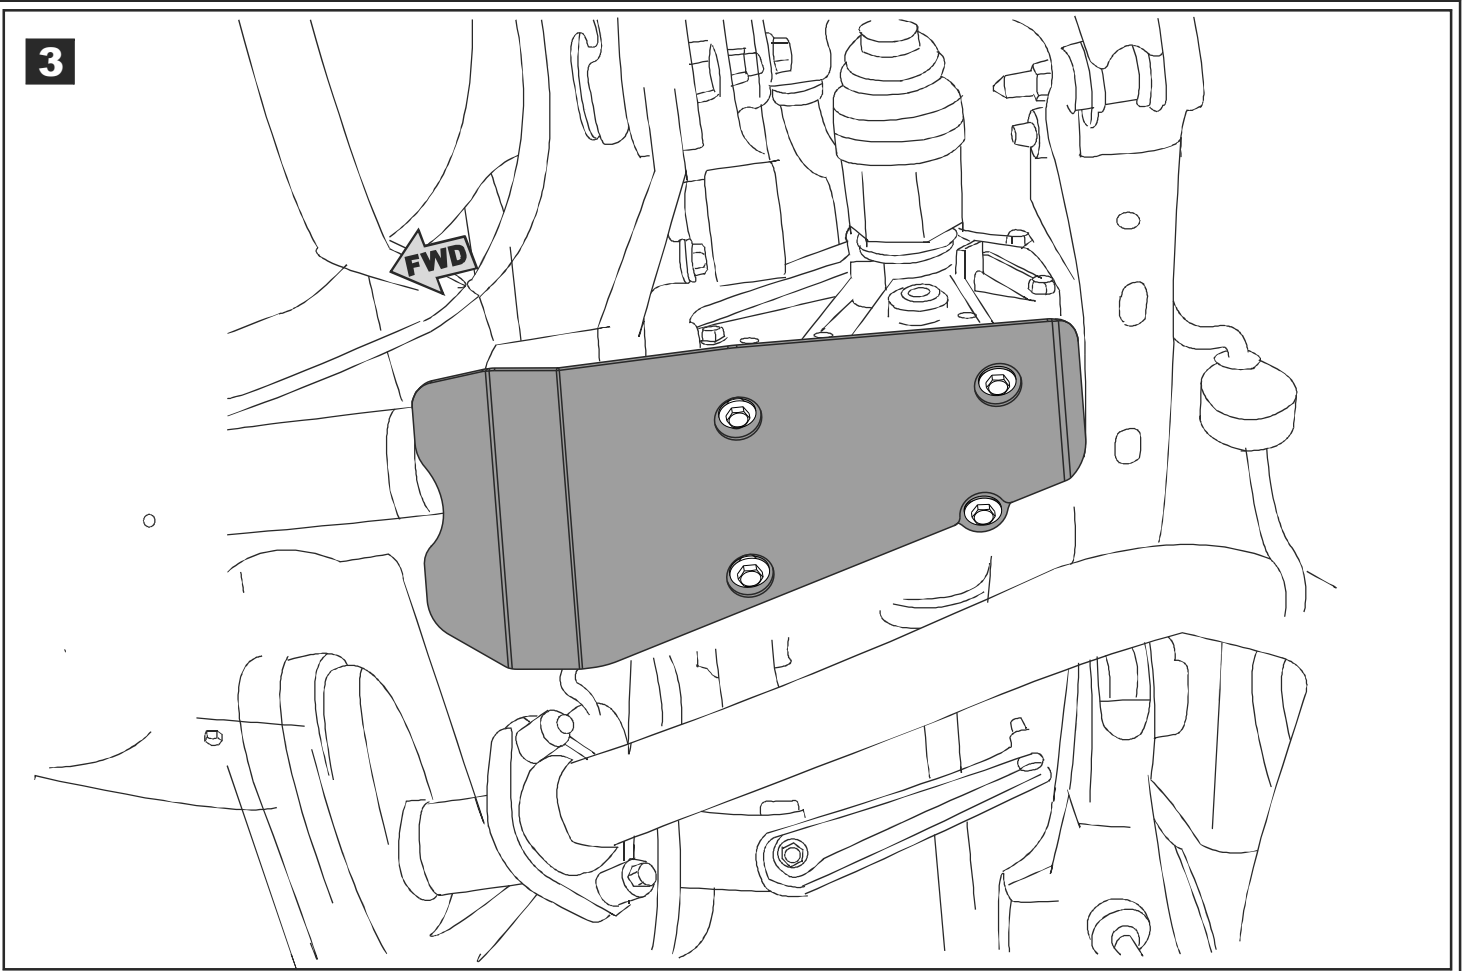

3

Part number: PZ4AL-A8920-00	Issue: 0	Date: 25/03/13	Manual reference number: AIM 000-873-0	Page: 4/4